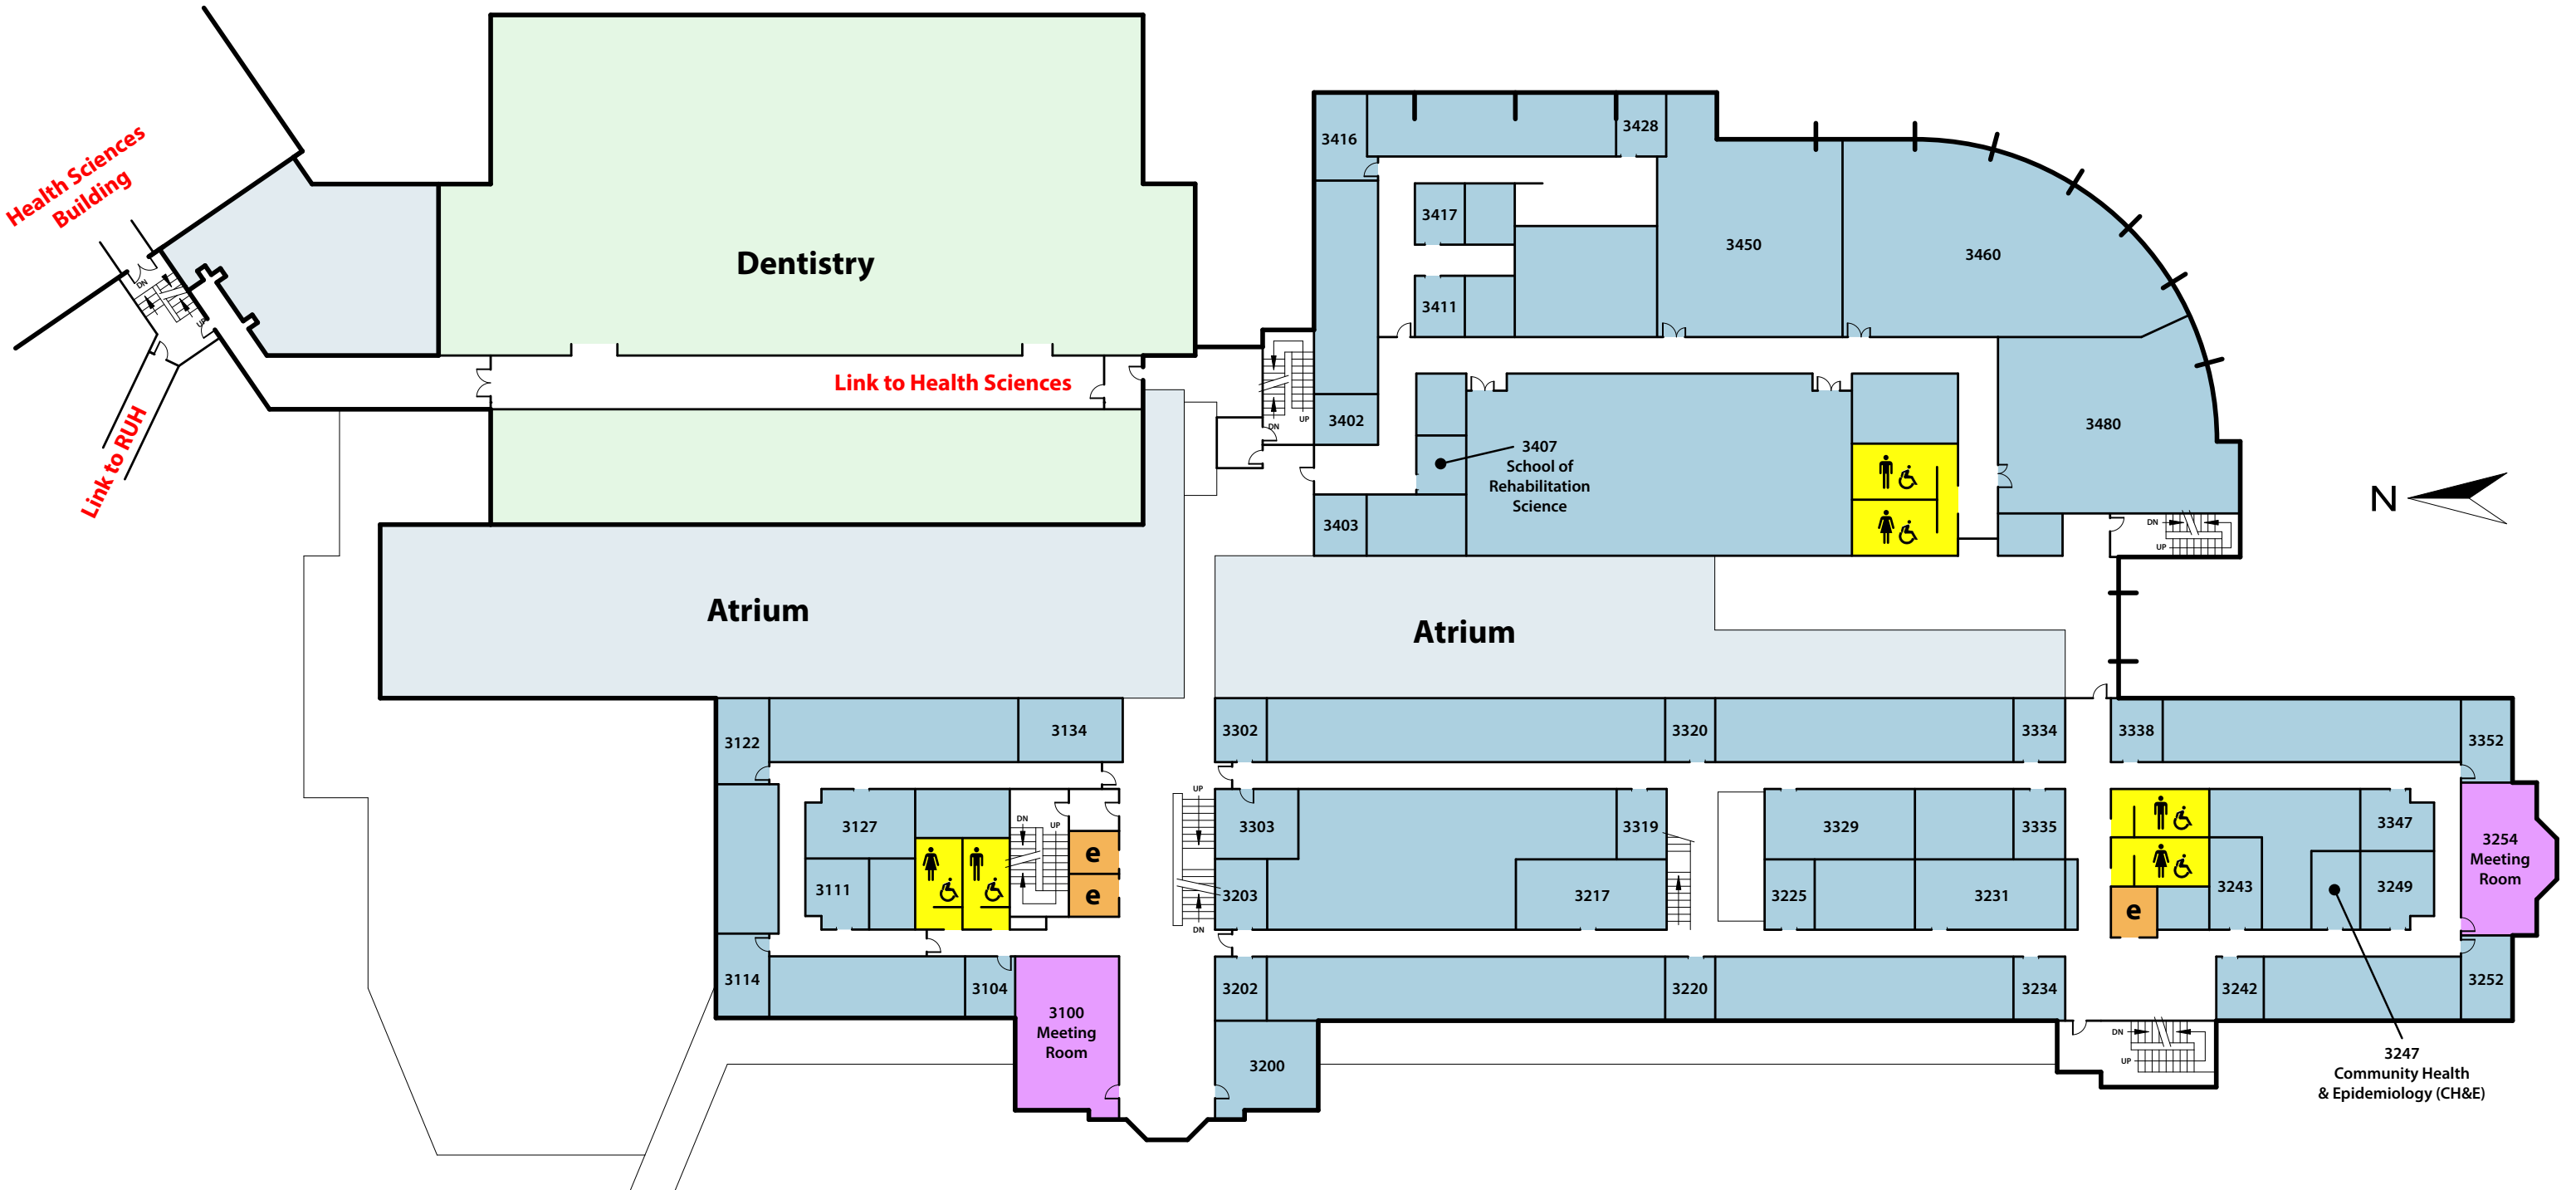

Health Sciences Building

E-WING | THIRD FLOOR

Directory

Third Floor

- 3100 Meeting Room
- 3254 Meeting Room
- 3247 Community Health & Epidemiology (CH&E)
- 3347 School of Public Health General Office
- 3407 School of Rehabilitation Science

- Elevator
- Meeting Rooms
- General Areas
- Lecture Theatres