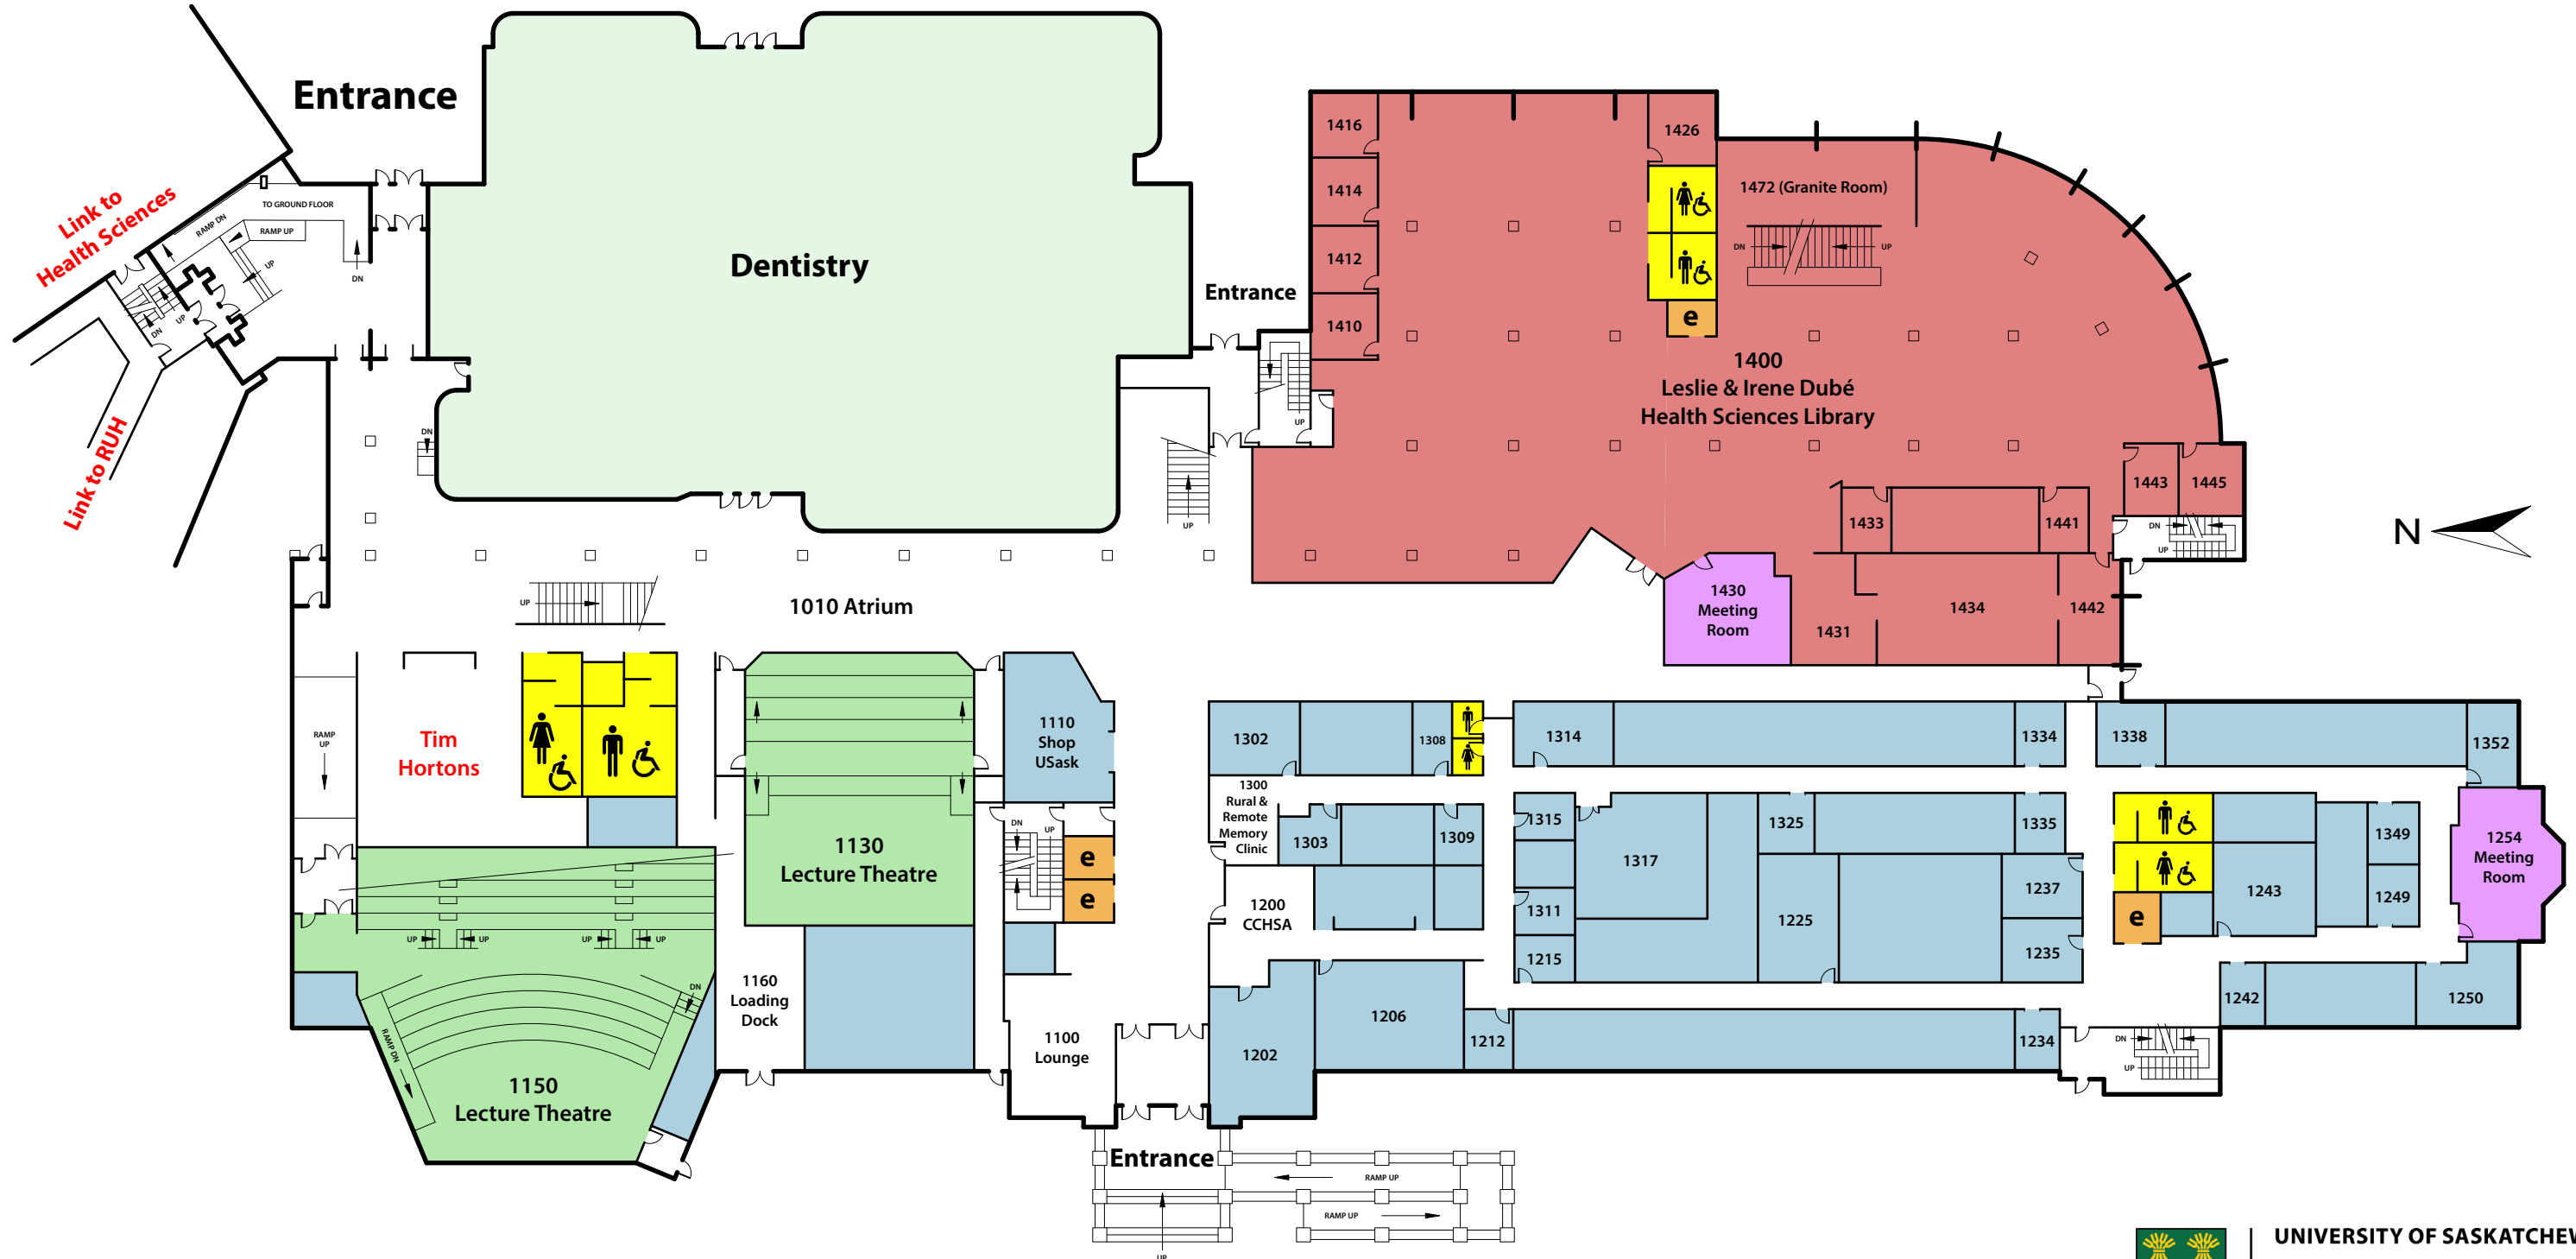

Health Sciences Building

E-WING | FIRST FLOOR

Directory

First Floor

- 1254 Meeting Room
- 1430 Meeting Room
- 1140 Tim Hortons
- 1100 Lounge
- 1110 Shop USask
- 1130 Lecture Theatre
- 1150 Lecture Theatre
- 1160 Loading Dock
- 1200 Canadian Centre for Health & Safety in Agriculture (CCHSA)
- 1300 Rural & Remote Memory Clinic
- 1400 Leslie & Irene Dubé Health Sciences Library

- e Elevator
- Meeting Rooms
- Library
- General Areas
- Lecture Theatres