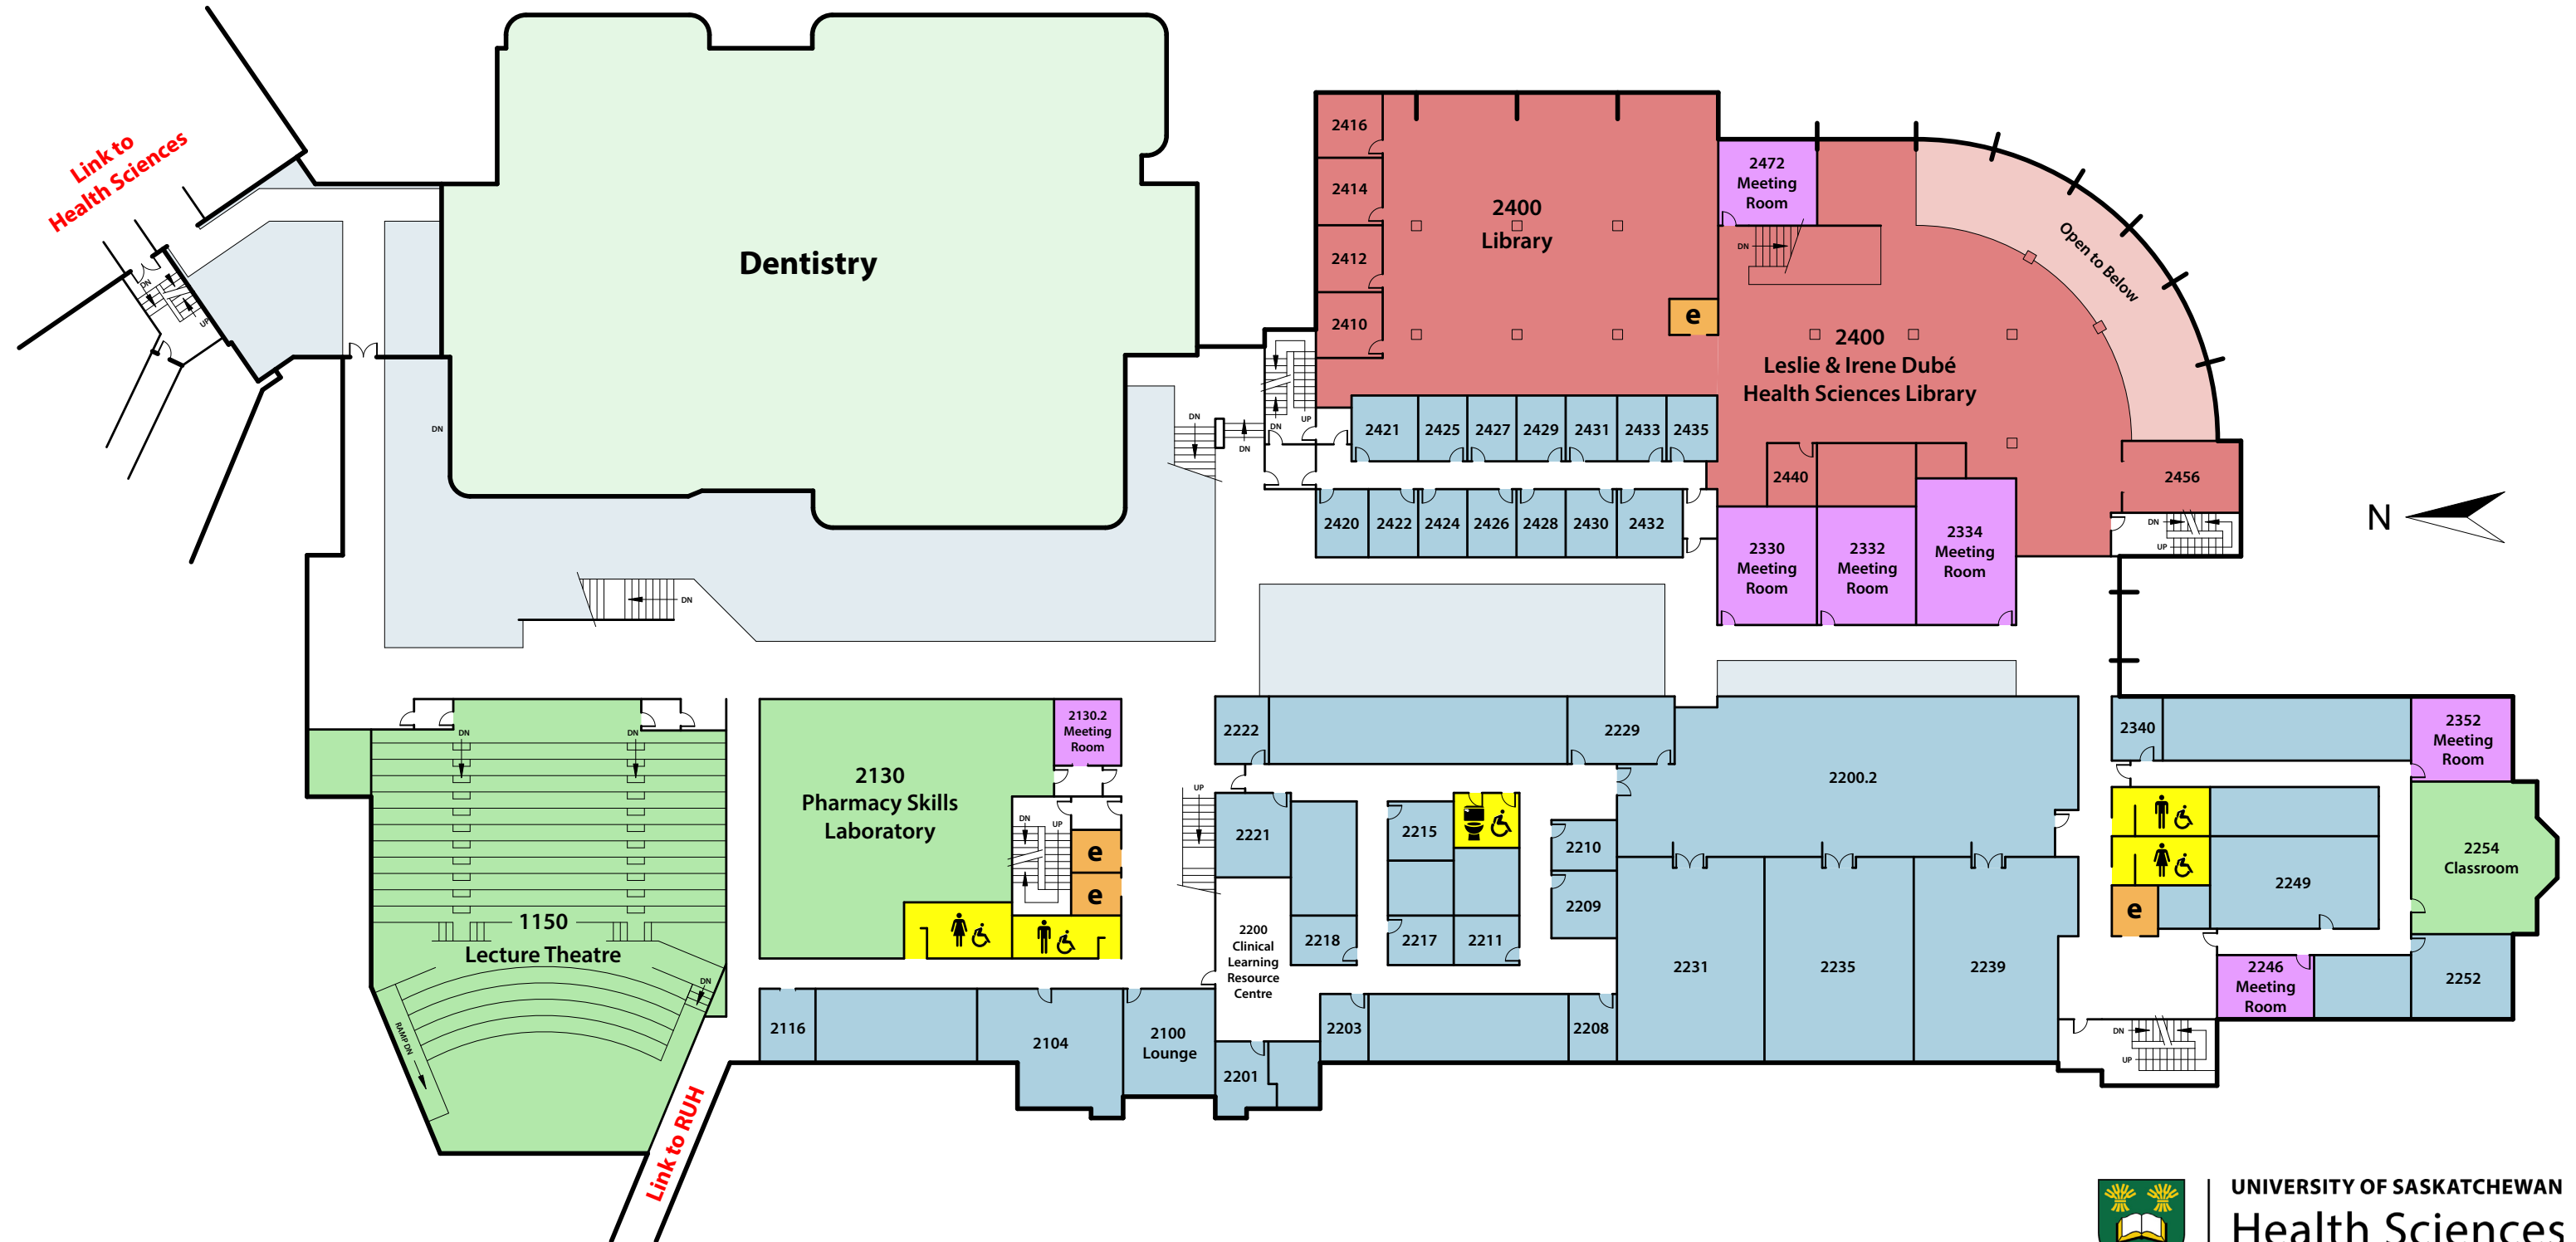

Health Sciences Building

E-WING | SECOND FLOOR

Directory

Second Floor

- 2130.2 Meeting Room
- 2246 Meeting Room
- 2330 Meeting Room
- 2332 Meeting Room
- 2334 Meeting Room
- 2352 Meeting Room
- 2472 Meeting Room

- 2130 Pharmacy Skills Laboratory
- 2200 Clinical Learning Resource Centre (CLRC)
- 2254 Classroom
- 2400 Leslie & Irene Dubé Health Sciences Library

- Elevator
- Meeting Rooms
- Library
- General Areas
- Lecture Theatres