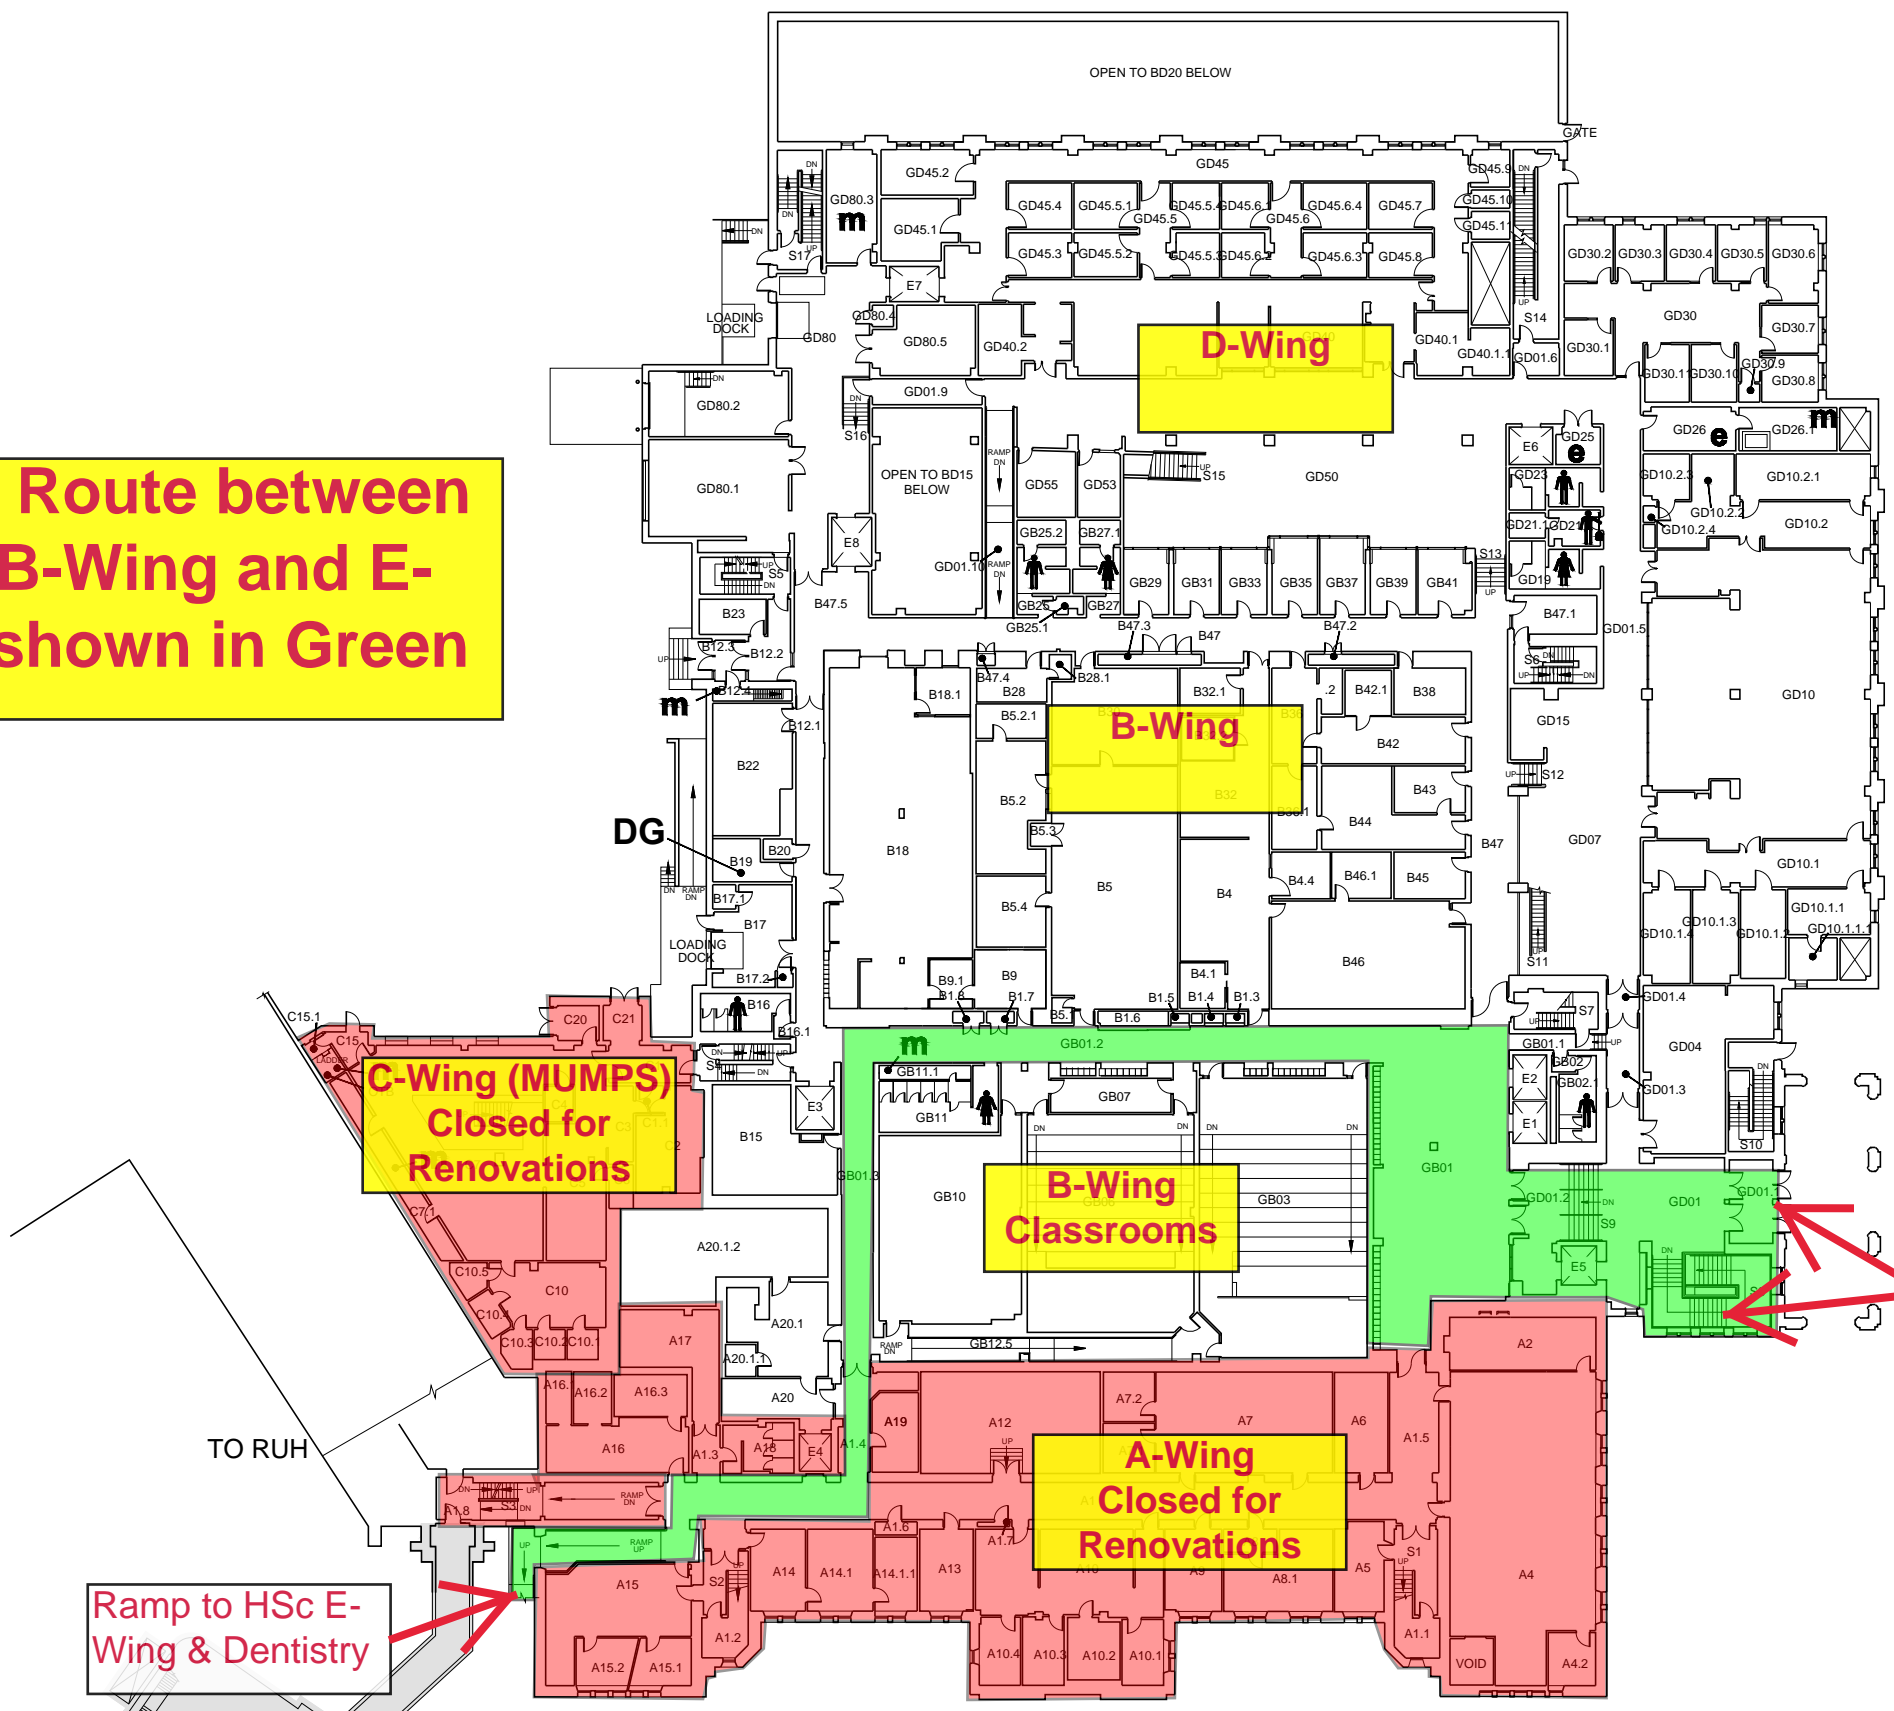

Inside Route between HSc B-Wing and E-Wing shown in Green

C-Wing (MUMPS)
Closed for
Renovations

B-Wing
Classrooms

A-Wing
Closed for
Renovations

D-Wing

B-Wing

Ramp to HSc E-Wing & Dentistry

HSc D-Wing Main Entrance and tunnel to Gordon Oakes Red Bear Student Centre

TO 048 DENTISTRY BUILDING
BASEMENT FLOOR

TO RUH